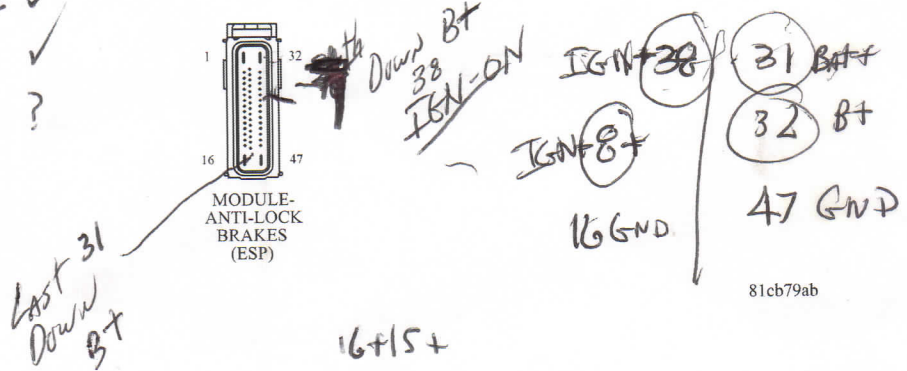

j6 40A
 j7 30A
 m37 10A
 Fuses Good

Fuses Good
 16 & 47 - Ground ✓
 1 & 32 B+ ✓
 IGN 8 + 38? ?

81cb79ab

For a complete wiring diagram Refer to the Wiring Information.

16+15+
 31

- **When Monitored:**
With the ignition on.
- **Set Condition:**